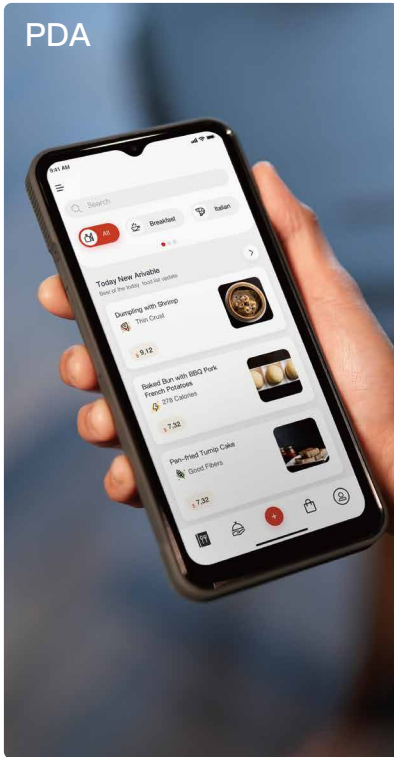

Scanner

PDA