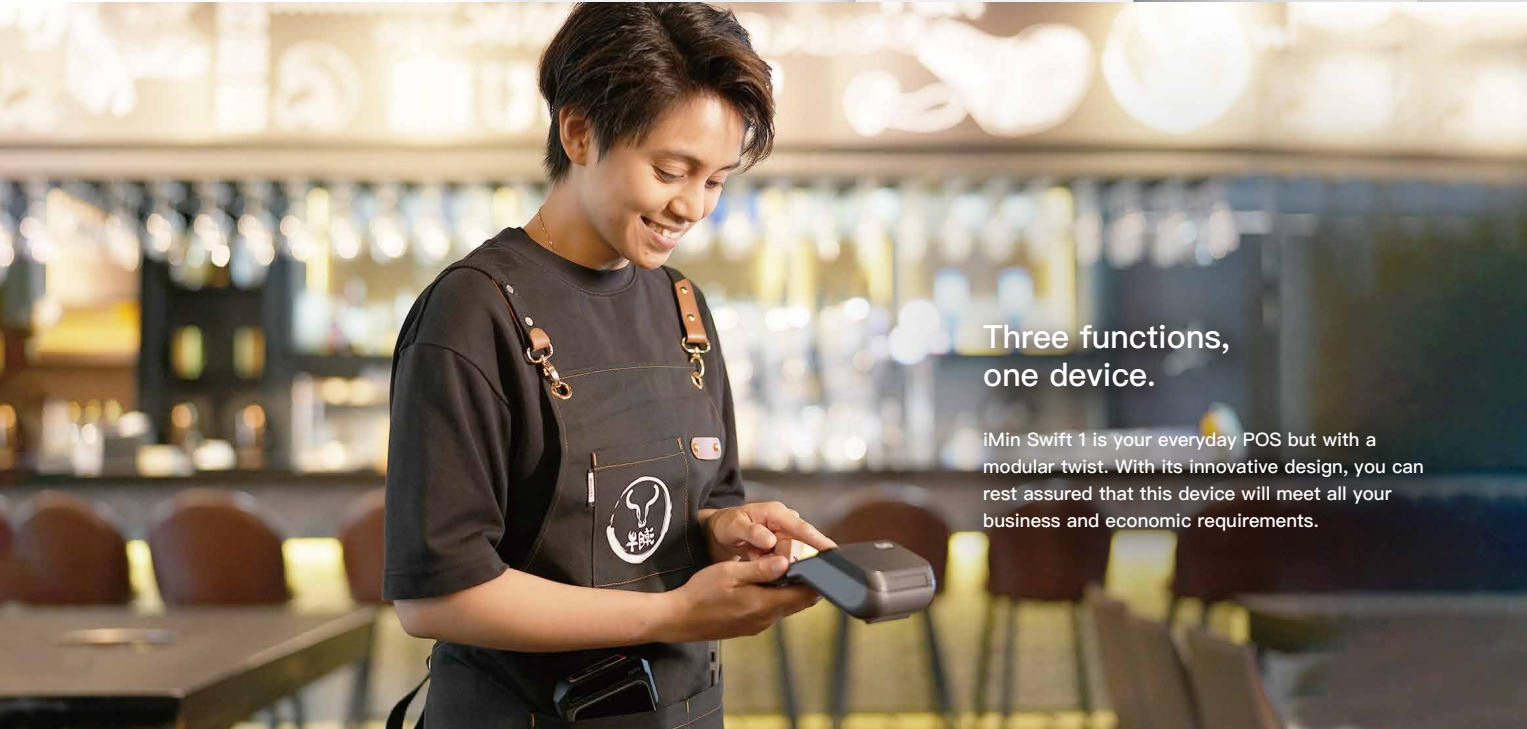

## Mobile POS

Possess speed at your fingertips with iMin Swift 1 – the essential mobile POS companion for any business, anywhere in the world.

Three functions,  
one device.

iMin Swift 1 is your everyday POS but with a modular twist. With its innovative design, you can rest assured that this device will meet all your business and economic requirements.