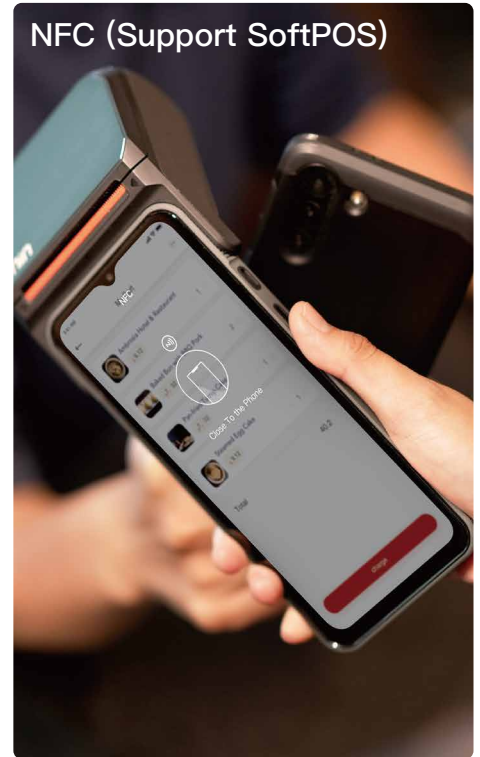

#### Printing

Print with a speed of up to 100mm/s.

PDA

Scanner

Printer

NFC (Support SoftPOS)